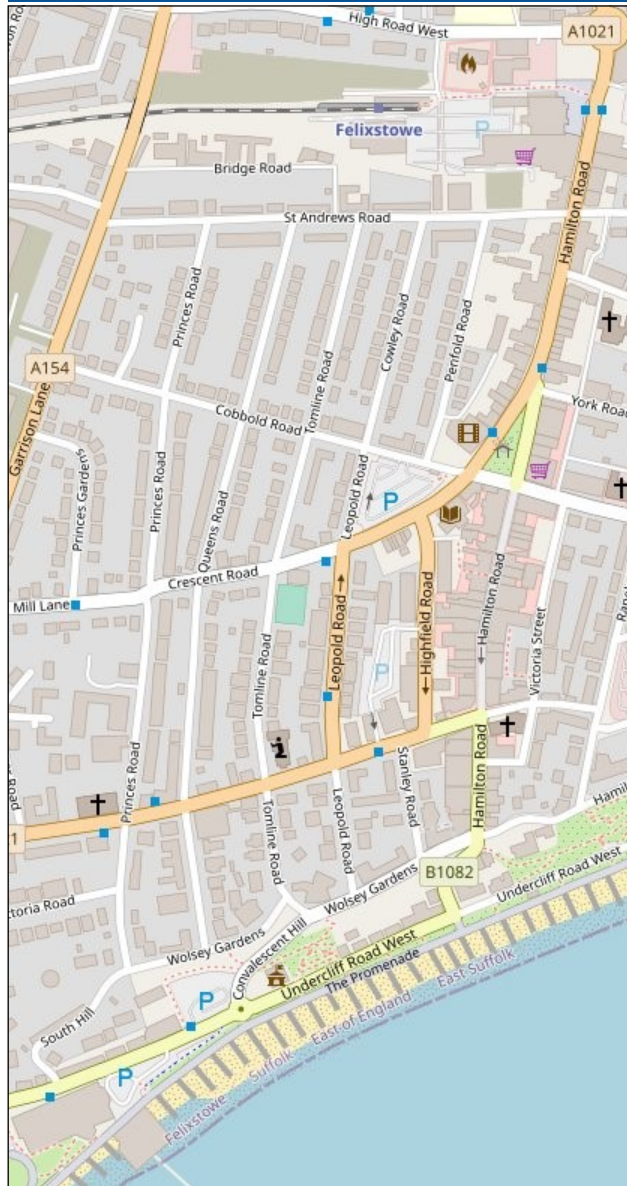

### Sundays

09:55 10:55 11:55 12:55 13:55 14:55 15:55 16:55  
17:55 18:55 19:55

Journey time: approx. 26mins

Please note improvement work is sometimes carried out at weekends, so please check before travelling.

## Map - Hamilton Road to Sea Front

Map ©OpenStreetMap contributors

Whilst all due care has been taken to ensure accuracy of these timetables, neither Felixstowe Travel Watch or Visit Felixstowe can be held responsible for any loss arising from their use. As a result of driver shortages, timetables can change at very short notice.